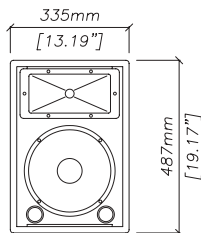

WI

Ultra-compact two-way trapezoid system

features

- ▶ Ultra-compact trapezoid enclosure
- ▶ High SPL output capability
- ▶ 70° coverage angle
- ▶ Multi-laminate birch plywood construction
- ▶ 10" (250mm) LF/1" (25mm) HF driver combination

overall dimensions

WI

technical specifications

TYPE	Ultra-compact two-way passive trapezoid
FREQUENCY RESPONSE (1)	75Hz-18kHz \pm 3dB 55Hz @ -10dB
DRIVERS	10" (250mm) bass driver 1" (25mm) exit HF compression driver
RATED POWER (2)	150W AES, 600W peak
RECOMMENDED AMPLIFIER	300-400W into 4 ohms
SENSITIVITY (3)	97dB
MAXIMUM SPL (4)	118dB continuous, 124dB peak
NOMINAL IMPEDANCE	8 ohms
DISPERSION (-6dB)	70° horizontal, 40° vertical
CROSSOVER	2.2kHz passive
FINISH	Textured grey paint
PROTECTIVE GRILLE	Grey perforated steel
CONNECTORS	2 x Neutrik NL4
FITTINGS	12 x M8 threaded inserts 1 x mounting pole socket
DIMENSIONS	(W) 335mm x (H) 487mm x (D) 325mm (W) 13.2ins x (H) 19.2ins x (D) 12.8ins
WEIGHT	14.5kg (32lbs)